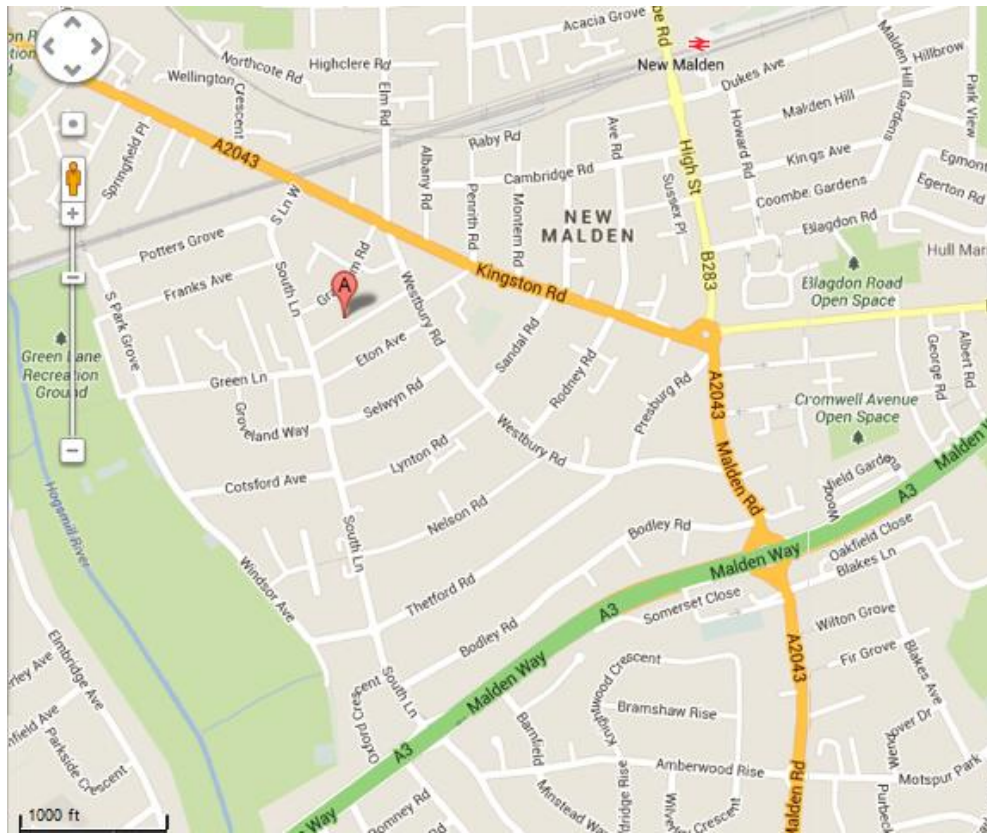

Directions to 26 Albemarle Gardens, New Malden, Surrey. KT3 5BD

By car from the A3 take the A2043 towards New Malden. Go left at the next roundabout towards Kingston on the A2043. Take the fifth road on the left - Westbury Road and Albemarle Gardens is then the second road on the right. Parking is available anywhere along the road

By rail from New Malden Station. Come left out of the station down New Malden High Street. Turn right on Cambridge Road down the side of Tudor Williams. Walk as far as you can and then turn left on Penrith Road. At the crossroads with the main road go straight across down Park Road. At the end of Park Road turn right and Albemarle Gardens is immediately on your left.